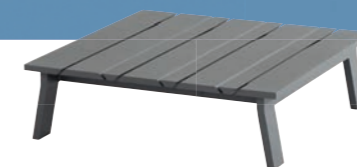

LEGEND 91155
floating coffee table • teak
h:15 w:85 d: 85

feel
inspired
sofia

SOFIA 90791
platform 2 seater R plateau • 3 cushions
matt carbon • h:81 w:165 d:85 sh:40 sd:55

SOFIA 90792
platform 2 seater L plateau • 3 cushions
matt carbon • h:81 w:165 d:85 sh:40 sd:55

SOFIA 90793
platform center • 2 cushions • matt carbon
h:81 w:65 d:85 sh:40 sd:55

SOFIA 90794
platform corner • 3 cushions • matt carbon
h:81 w:85 d:85 sh:40 sd:55

SOFIA 90795
platform coffee table • matt carbon
h:25 w:85 d:85