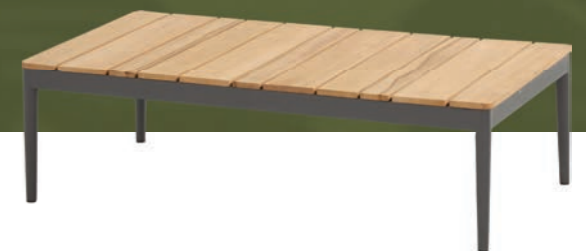

CANTORI 91005
coffee table teak • matt carbon
h:35 w:120 d:65